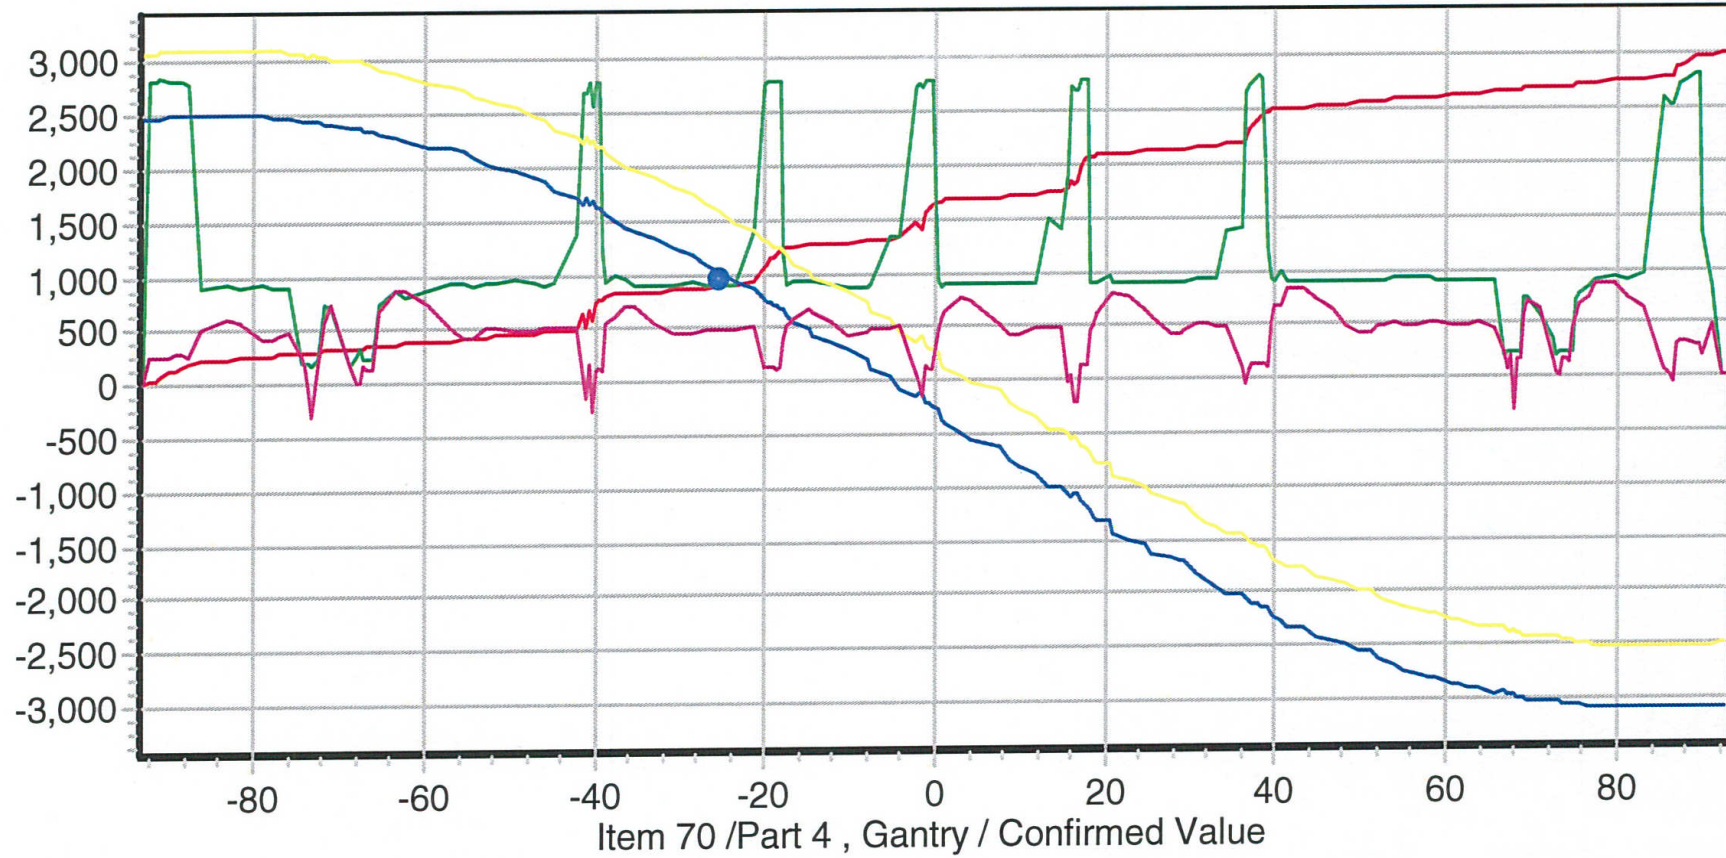

Live data capture - Display during acquire for Linac: 2360 / SynergyFAZ  
Graph Printed on 17/10/2015 13:19:09

- Item 2238 /Part 111, Segment Dose / Actual, Aq 1
- Item 44 /Part 4, D/rate 1 / Confirmed Value, Aq 1
- Item 2419 /Part 111, Leaf Y2 40 / Actual, Aq 1
- Item 2499 /Part 111, Leaf Y1 40 / Actual, Aq 1
- Item 540 /Part 4, Gant speed / Confirmed Value, Aq 1